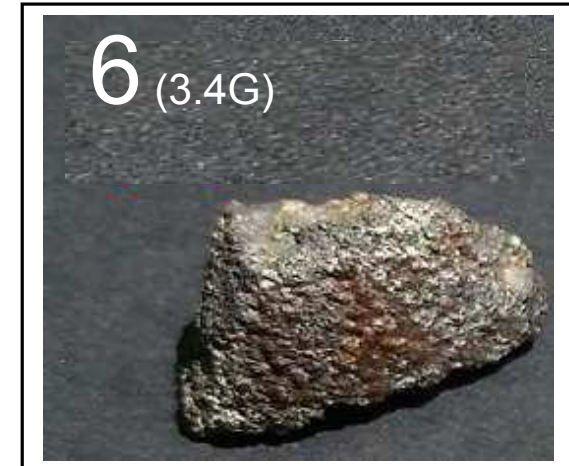

PROVISIONALLY-NUMBERED FINDS Made By Mark Bittmann

PROV # CA140705A

1 AKA: 1A  
(2.0 G)

FOUND: July 5, 2014

CA170705B

2 (8.25G)  
mm: 7.28g

July 5, 2014

CA140719

3 (8.9G)  
mm: 7.26g

July 19, 2014

CA140726

4 (4.7G)

July 26, 2014

CA140913A

5 (5.2G)

Sept. 13, 2014

CA140913B

6 (3.4G)

Sept. 13, 2014

PROV # CA140919

7 (5.9G)

FOUND: Sept. 19, 2014

CA141220

8 (2.6G)  
mm: 2.22g

11 AKA: 1B  
(2.8G)  
mm: 2.34g

Jan. 10, 2015

CA151128

12 AKA: 10B  
(1.9G)  
mm: 1.03g

Nov. 28, 2015

**LEGEND**

- WHITE TEXT** –Find Number & Mass.
- GREEN TEXT** –Main Mass (post cut).
- YELLOW TEXT** –PHYSICALLY PAIRED.